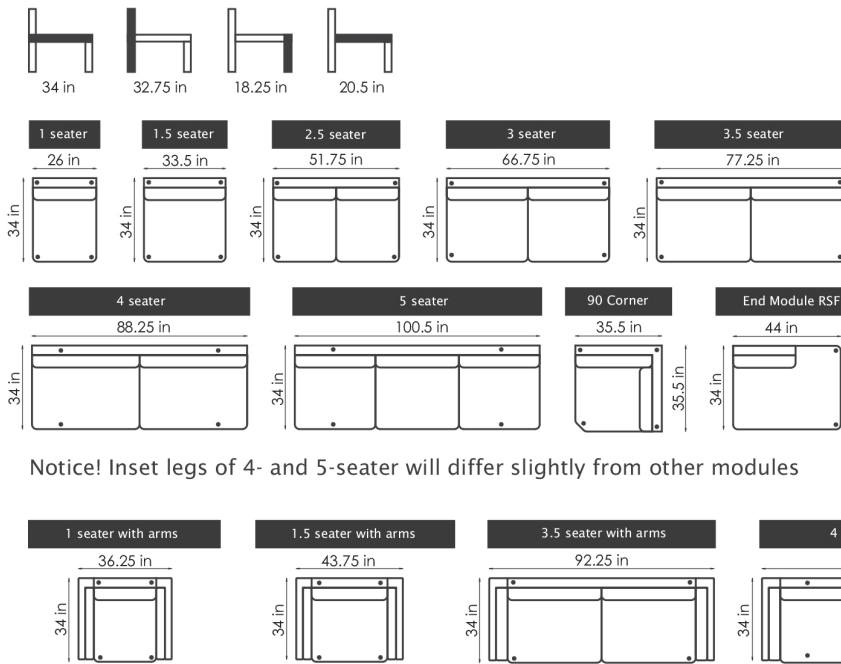

Quick Ship: Sofa 4 Seat DUO in AL Black, Arm 11
Chair 1.5 Seat in AL Black, Arm 10
Steel Grey or Black Base.

Quick Ship: Sofa 3.5 Seat DUO in AL Graphite, Arm 10
Chair 1 Seat in AL Graphite, Arm 10
Steel Grey or Black Base.

The below options are available as part of our Quick Ship program.
All other options (listed on the next page) are available as a Special Order.

Endless modules in leather will have a center seam on the seat and back cushion. Modules in fabric do not have center seams on the cushions.

MODULE OPTIONS

Notice! Inset legs of 4- and 5-seater will differ slightly from other modules

LEG OPTIONS

The stated height is based on legs with a height of 6.5 in. The dimensions can vary with - / + 1.25 in.