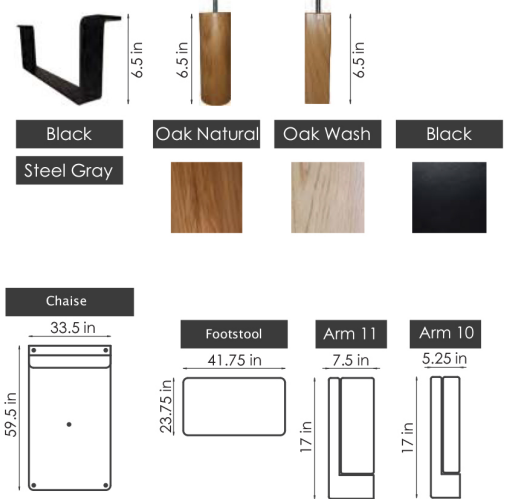

Quick Ship: Sofa 4 Seat DUO in AL Black, Arm 11
Chair 1.5 Seat in AL Black, Arm 10
Steel Grey or Black Base.

Quick Ship: Sofa 3.5 Seat DUO in AL Graphite, Arm 10
Chair 1 Seat in AL Graphite, Arm 10
Steel Grey or Black Base.

The below options are available as part of our Quick Ship program.
All other options (listed on the next page) are available as a Special Order.

Endless modules in leather will have a center seam on the seat and back cushion. Modules in fabric do not have center seams on the cushions.

MODULE OPTIONS

Notice! Inset legs of 4- and 5-seater will differ slightly from other modules

LEG OPTIONS

The stated height is based on legs with a height of 6.5 in. The dimensions can vary with - / + 1.25 in.