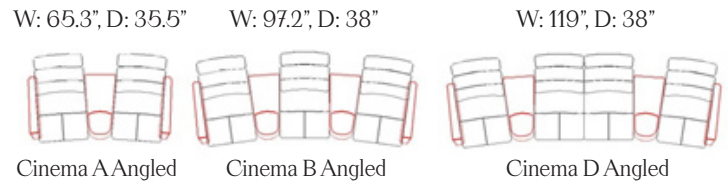

Fjords Ulstein Wall Saver shown as 2 Seat and 3 seat.

Home Cinema A with storage Modular Table Arms.

Fjords Ulstein Wall Saver Measurements

Item	Width	Height	Depth	Seat Height	Seat Depth	Seat Width	Arm Height	Recline Depth
1-Seat WS	33"	40"	35.3"	18"	22"	20.8"	23.6"	66.2"
2-Seat WS	56"	40"	35.3"	18"	22"	42.5"	23.6"	66.2"
3-Seat WS	77.8"	40"	35.3"	18"	22"	64.5"	23.6"	66.2"

Distance from wall to fully recline 8.5"

Fjords Ulstein Wall Saver with Modular Table Angled

Fjords Ulstein Wall Saver with Modular Table Straight