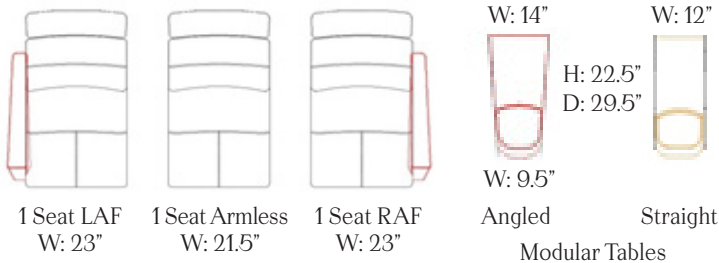

Fjords Ulstein Wall Saver shown as 2 Seat and 3 seat.

Home Cinema A with storage Modular Table Arms.

Fjords Ulstein Wall Saver Measurements

Item	Width	Height	Depth	Seat Height	Seat Depth	Seat Width	Arm Height	Recline Depth
1-Seat WS	33"	40"	35.3"	18"	22"	20.8"	23.6"	66.2"
2-Seat WS	56"	40"	35.3"	18"	22"	42.5"	23.6"	66.2"
3-Seat WS	77.8"	40"	35.3"	18"	22"	64.5"	23.6"	66.2"

Distance from wall to fully recline 8.5"

Fjords Ulstein Wall Saver with Modular Table Angled

Fjords Ulstein Wall Saver with Modular Table Straight