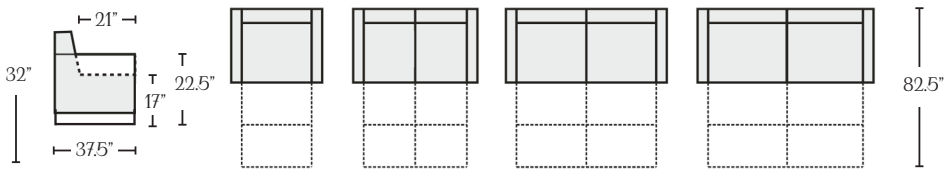

NordicREST Luna Twin XL: 47.25" Full: 64.25" Queen: 71.25" King: 85.25"

Wood Finish Options

Sleek wood trim adds a touch of natural elegance.

The following wood colors are available for the NordicREST Luna sofa.