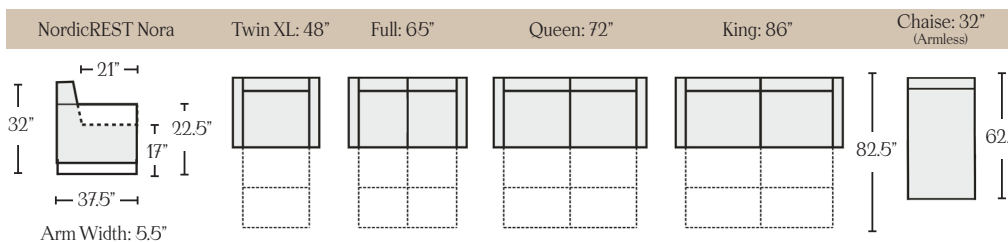

Optional Storage Chaise

## EasyLift: Effortless Function, Seamless Operation.

Designed with simplicity in mind, the EasyLift mechanism allows you to effortlessly transition your sofa into a comfortable bed with minimal effort. The lightweight design ensures that even the smoothest movements require little force, making it ideal for anyone looking for a hassle-free solution. Whether you're setting up for a guest or preparing for a peaceful night's sleep, the EasyLift function guarantees a seamless experience every time. Say goodbye to complicated mechanisms and embrace the ease of operation with EasyLift—where comfort meets convenience.